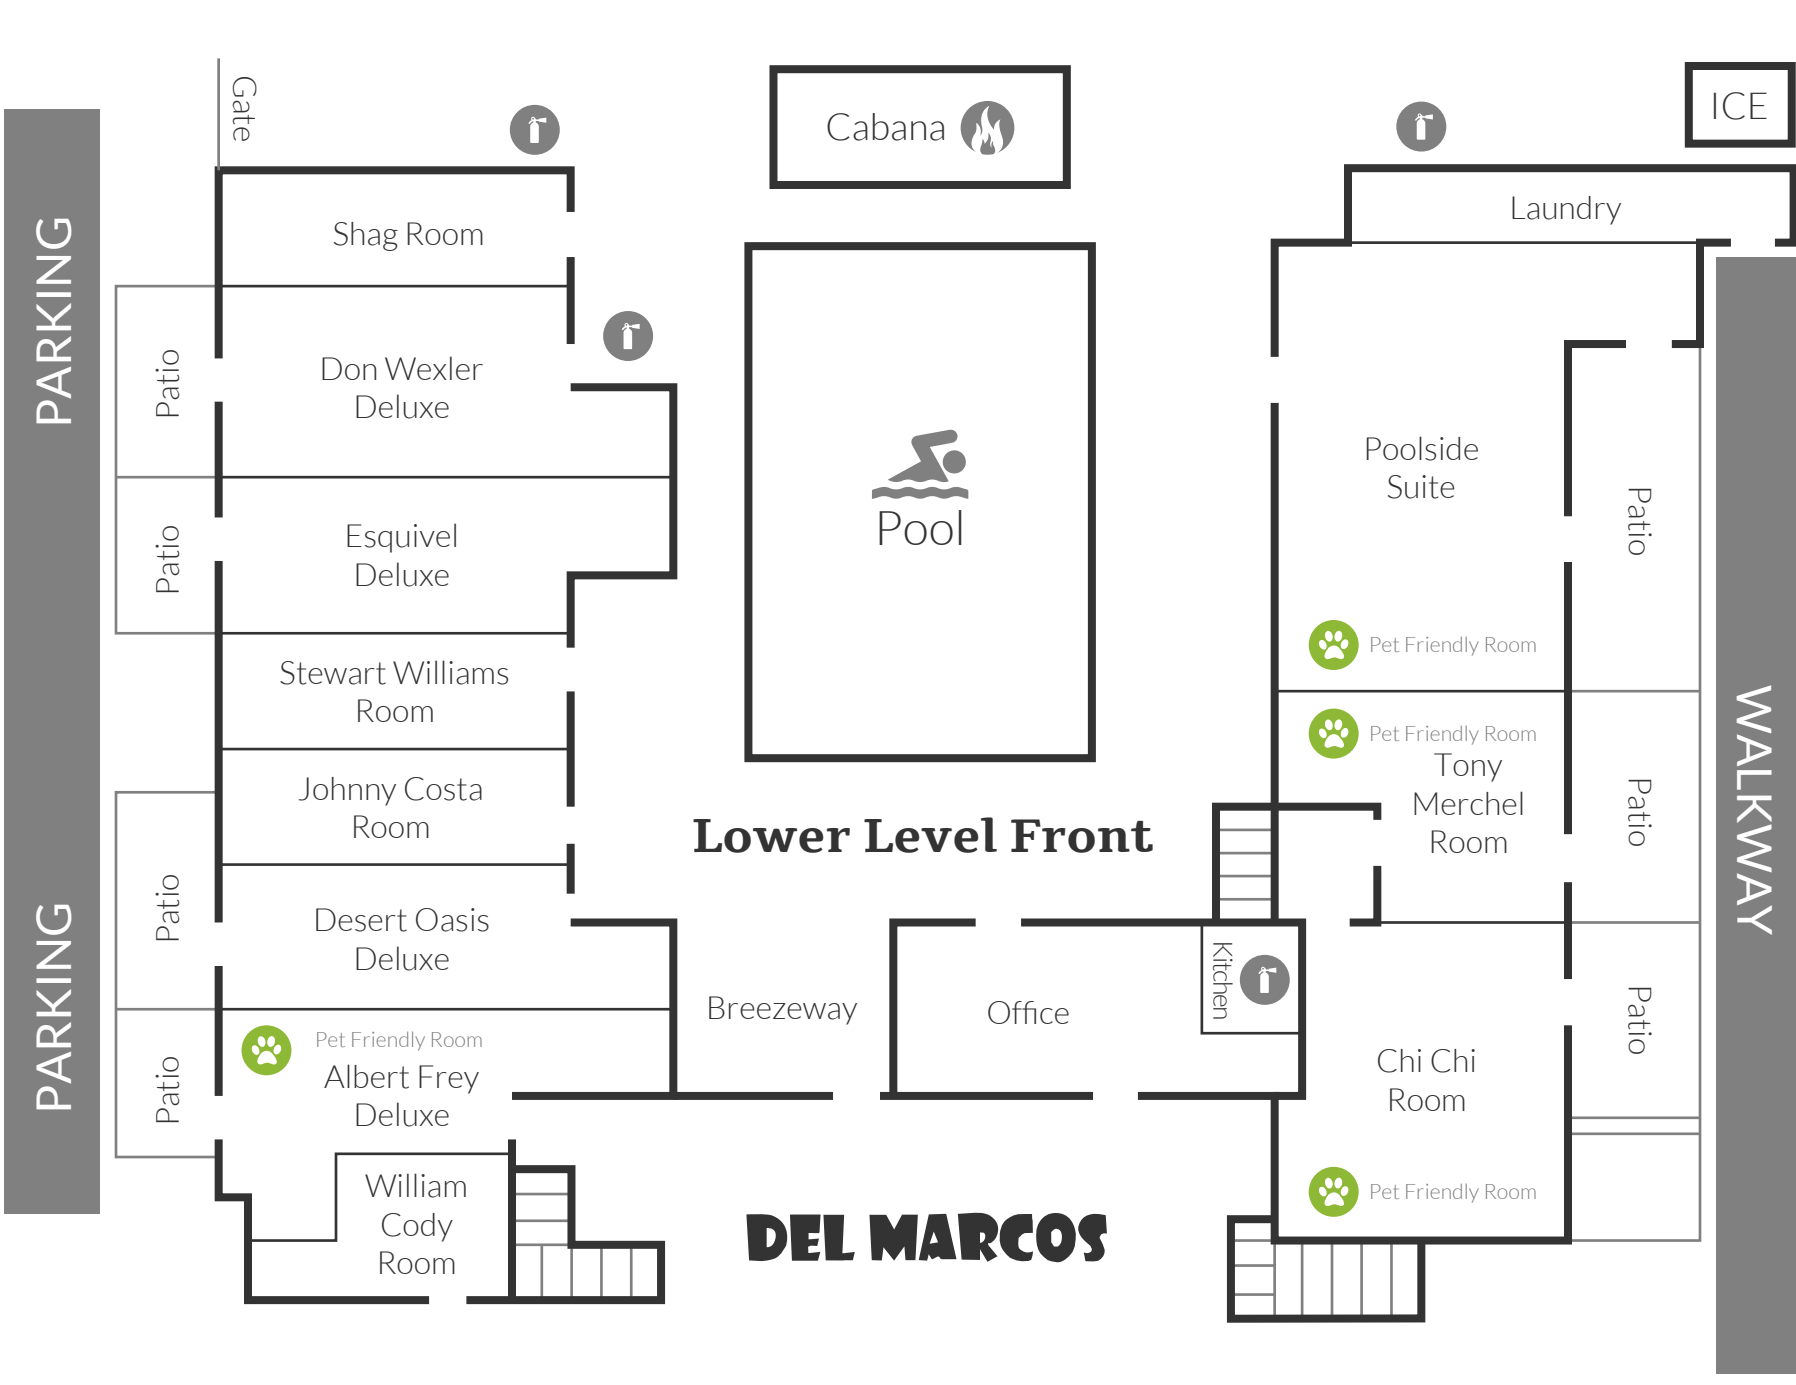

BELARDO ROAD

PARKING

PARKING

WALKWAY

BARISTO ROAD

BELARDO ROAD

PARKING

PARKING

Gate

Cabana 

Roof

1st Floor

  
Pool

Roof

Balcony 

**Upper Level Front**

Hope and Crosby

Patio

Errol Flynn

Back Balcony

Las Palmas

Julius Shulman

Patio

Shaken Not Stirred

Front Balcony

Oceans 11

**DEL MARCOS**

BARISTO ROAD

**Please View Our Pet Policies**